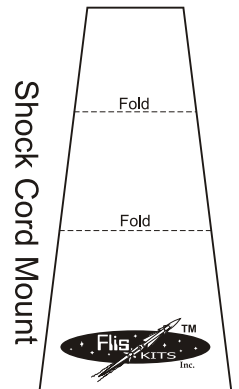

Spare Launch Lug

Shock Cord Mount